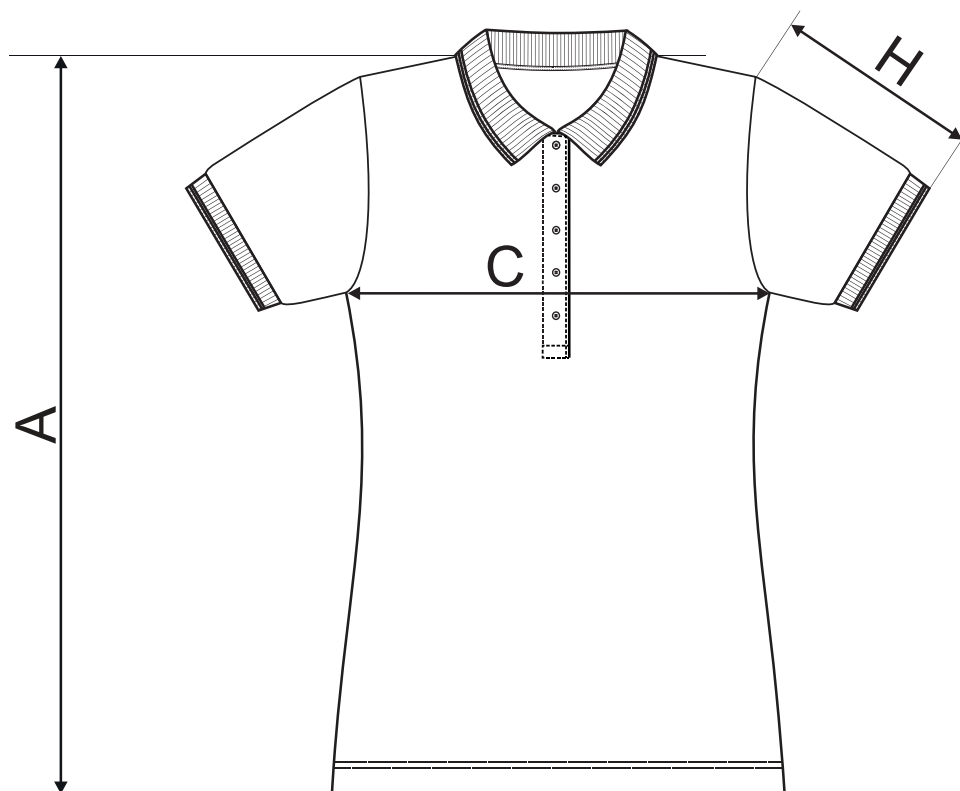

220 Urban ♀

SIZE SPECIFICATION [cm]

size	XS	S	M	L	XL	2XL
A	63	65	67	69	71	73
C	38	42	46	50	55	61
H	15,5	16	16,5	17	17,5	18

All size specifications listed are in cm. Accepted tolerance of up to $\pm 5\%$.